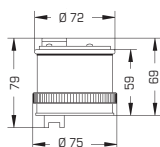

NOVITÀ 2010
NOVELTIES 2010

SIRENA S.p.A.

Tower Sector: TWS SMD

TWS F SMD

Colonna componibile con moduli (ø 72 mm) realizzati con 12 LED SMD (angolo di emissione luminosa 120°) di ultima generazione.

Stackable signalling tower with ø 72 mm modules. Each module is fitted with 12 latest generation LED SMD (120° angle light emission).

TWS MULTI SMD

4 diverse condizioni di funzionamento (luce fissa, singolo lampeggio, doppio lampeggio, triplo lampeggio) selezionabili tramite DIP-SWITCH.

4 different light functions (static, single flash, double flash and triple flash) can be selected by means of DIP-SWITCH.

TWS F SMD

V₂₄ $\overline{\sim}$ 110 $\sim$ 240 $\sim$ ($\pm 10\%$)	---	50/60 Hz	IP 65	
°C -30 +50	On ∞		1 2 3 4 5 6 PC	autoestinguente self-extinguishing

Luce fissa a led SMD SMD led continuous light

V ---	24	-	-	-
V ~	-	24	110	240
●●● mA	65	85	35	35
●●○ mA	65	75	35	35

Versione colore grigio - Grey option

TWSFSMD24DA1 ● 36471	TWSFSMD110A1 ● 36481	TWSFSMD240A1 ● 36491
TWSFSMD24DA2 ● 36472	TWSFSMD110A2 ● 36482	TWSFSMD240A2 ● 36492
TWSFSMD24DA3 ● 36473	TWSFSMD110A3 ● 36483	TWSFSMD240A3 ● 36493
TWSFSMD24DA4 ● 36474	TWSFSMD110A4 ● 36484	TWSFSMD240A4 ● 36494
TWSFSMD24DA5 ● 36475	TWSFSMD110A5 ● 36485	TWSFSMD240A5 ● 36495
TWSFSMD24DA6 ○ 36476	TWSFSMD110A6 ○ 36486	TWSFSMD240A6 ○ 36496

Versione colore nero - Black option

NTWSFSMD24DA1 ● 36681	NTWSFSMD110A1 ● 36691	NTWSFSMD240A1 ● 36701
NTWSFSMD24DA2 ● 36682	NTWSFSMD110A2 ● 36692	NTWSFSMD240A2 ● 36702
NTWSFSMD24DA3 ● 36683	NTWSFSMD110A3 ● 36693	NTWSFSMD240A3 ● 36703
NTWSFSMD24DA4 ● 36684	NTWSFSMD110A4 ● 36694	NTWSFSMD240A4 ● 36704
NTWSFSMD24DA5 ● 36685	NTWSFSMD110A5 ● 36695	NTWSFSMD240A5 ● 36705
NTWSFSMD24DA6 ○ 36686	NTWSFSMD110A6 ○ 36696	NTWSFSMD240A6 ○ 36706

TWS MULTI SMD